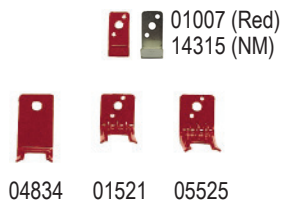

**Wall Hanger Brackets**

**10 lb. Wall Strap Type**

**Vehicle / Marine / Aviation Brackets**

**Heavy Duty Box Type Vehicle Brackets  
(Red Brackets are Galvanized)**

**Heavy Duty Dolly Cart**

**Heavy Duty Rubber Strap Brackets**

**"I" Beam Brackets  
Exterior & Interior**