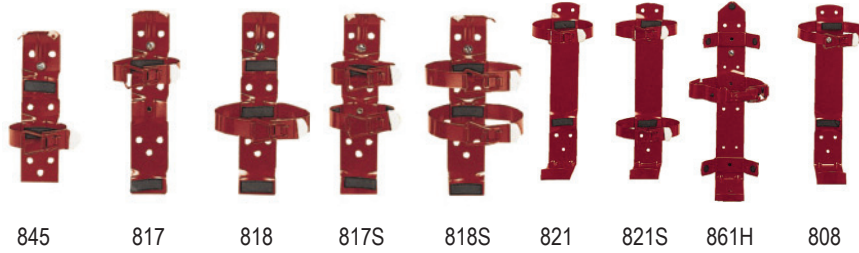

**Wall Hanger Brackets**

**10 lb. Wall Strap Type**

**Vehicle / Marine / Aviation Brackets**

**Heavy Duty Box Type Vehicle Brackets  
(Red Brackets are Galvanized)**

**Heavy Duty Dolly Cart**

**Heavy Duty Rubber Strap Brackets**

**"I" Beam Brackets  
Exterior & Interior**