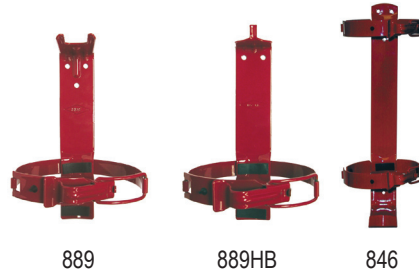

**Wall Hanger Brackets**

**10 lb. Wall Strap Type**

**Vehicle / Marine / Aviation Brackets**

**Heavy Duty Box Type Vehicle Brackets  
(Red Brackets are Galvanized)**

**Heavy Duty Dolly Cart**

**Heavy Duty Rubber Strap Brackets**

**"I" Beam Brackets  
Exterior & Interior**