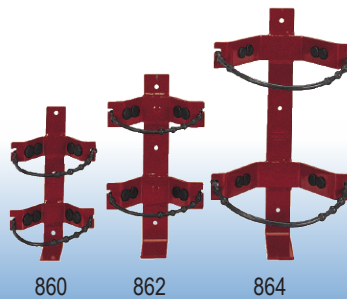

**Wall Hanger Brackets**

**10 lb. Wall Strap Type**

**Vehicle / Marine / Aviation Brackets**

**Heavy Duty Box Type Vehicle Brackets  
(Red Brackets are Galvanized)**

**Heavy Duty Dolly Cart**

**Heavy Duty Rubber Strap Brackets**

**"I" Beam Brackets  
Exterior & Interior**